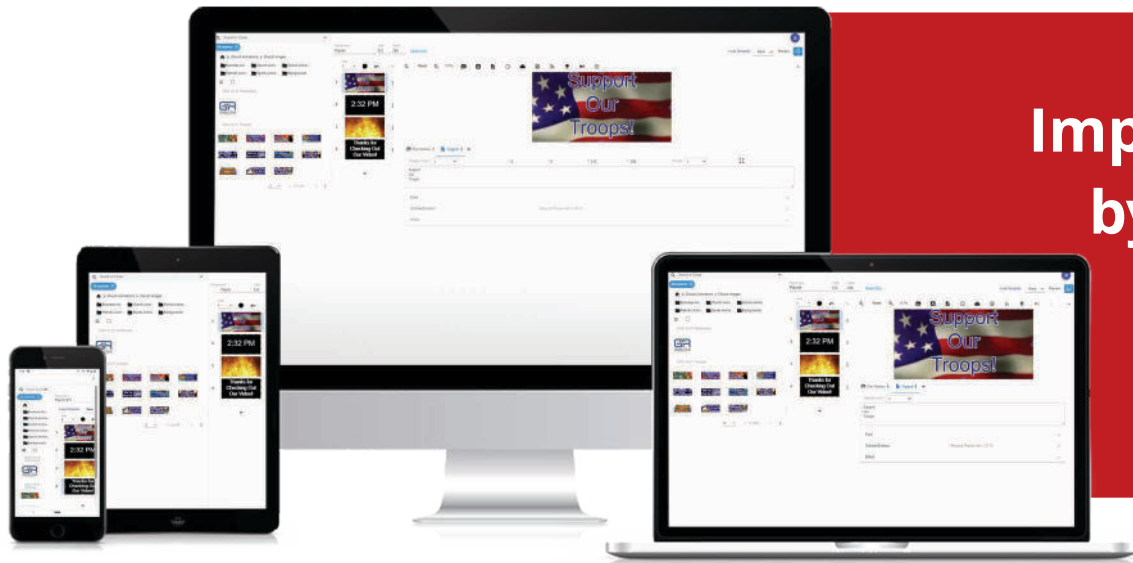

TOTAL CONTROL OF YOUR SIGN FROM ANY DEVICE, ANYWHERE, ANYTIME.

Impact Cloud Plus is hosted by Amazon aws for world class data security and guaranteed uptime.

Advanced Content Creation

Full text editing, Text animations and outlines, import pictures in multiple formats, video in multiple formats, text over video, time, date, temperature, stream RSS feeds, display webpages.

Multiple User Logins per Account

Share different levels of access to your sign with those in your organization.

Message Scheduling

Schedule single slide messages or entire playlists by specific date and time, day of the week, or specific time each day.

Playlist Spotlight or Rotation

Schedule multiple playlists at a time or choose to have a playlist override all others.